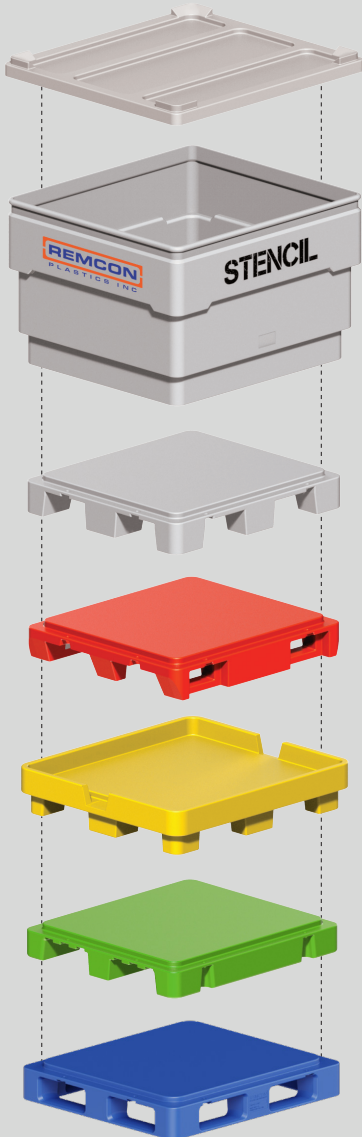

## FLAT BOTTOM BIN W/ PALLET

### FBP

Flat Bottom Bin on 4-way Pallet

### EZP

Flat Bottom Bin on EZ Fork Pocket Pallet

Backed by our industry leading

**5** YEAR  
WARRANTY

Because if you're not happy,  
we're not happy.

PRODUCT MODEL #	OUTSIDE DIMENSIONS L" x W" x H"	CAPACITY cu ft/ gal	WEIGHT lbs
20	48 x 40 x 20	16 / 121	108
30	48 x 44 x 30	25 / 190	130
36	48 x 44 x 36	30 / 225	140
38	48 x 44 x 38	32 / 227	145
42	48 x 44 x 42	37 / 277	155
45	48 x 44 x 45	40 / 300	160
56	48 x 44 x 56	50 / 375	170

\*RBP add 1" to height

\*RBP subtract 5 Lbs

FBP

RBP

BSP

TRP

EZP